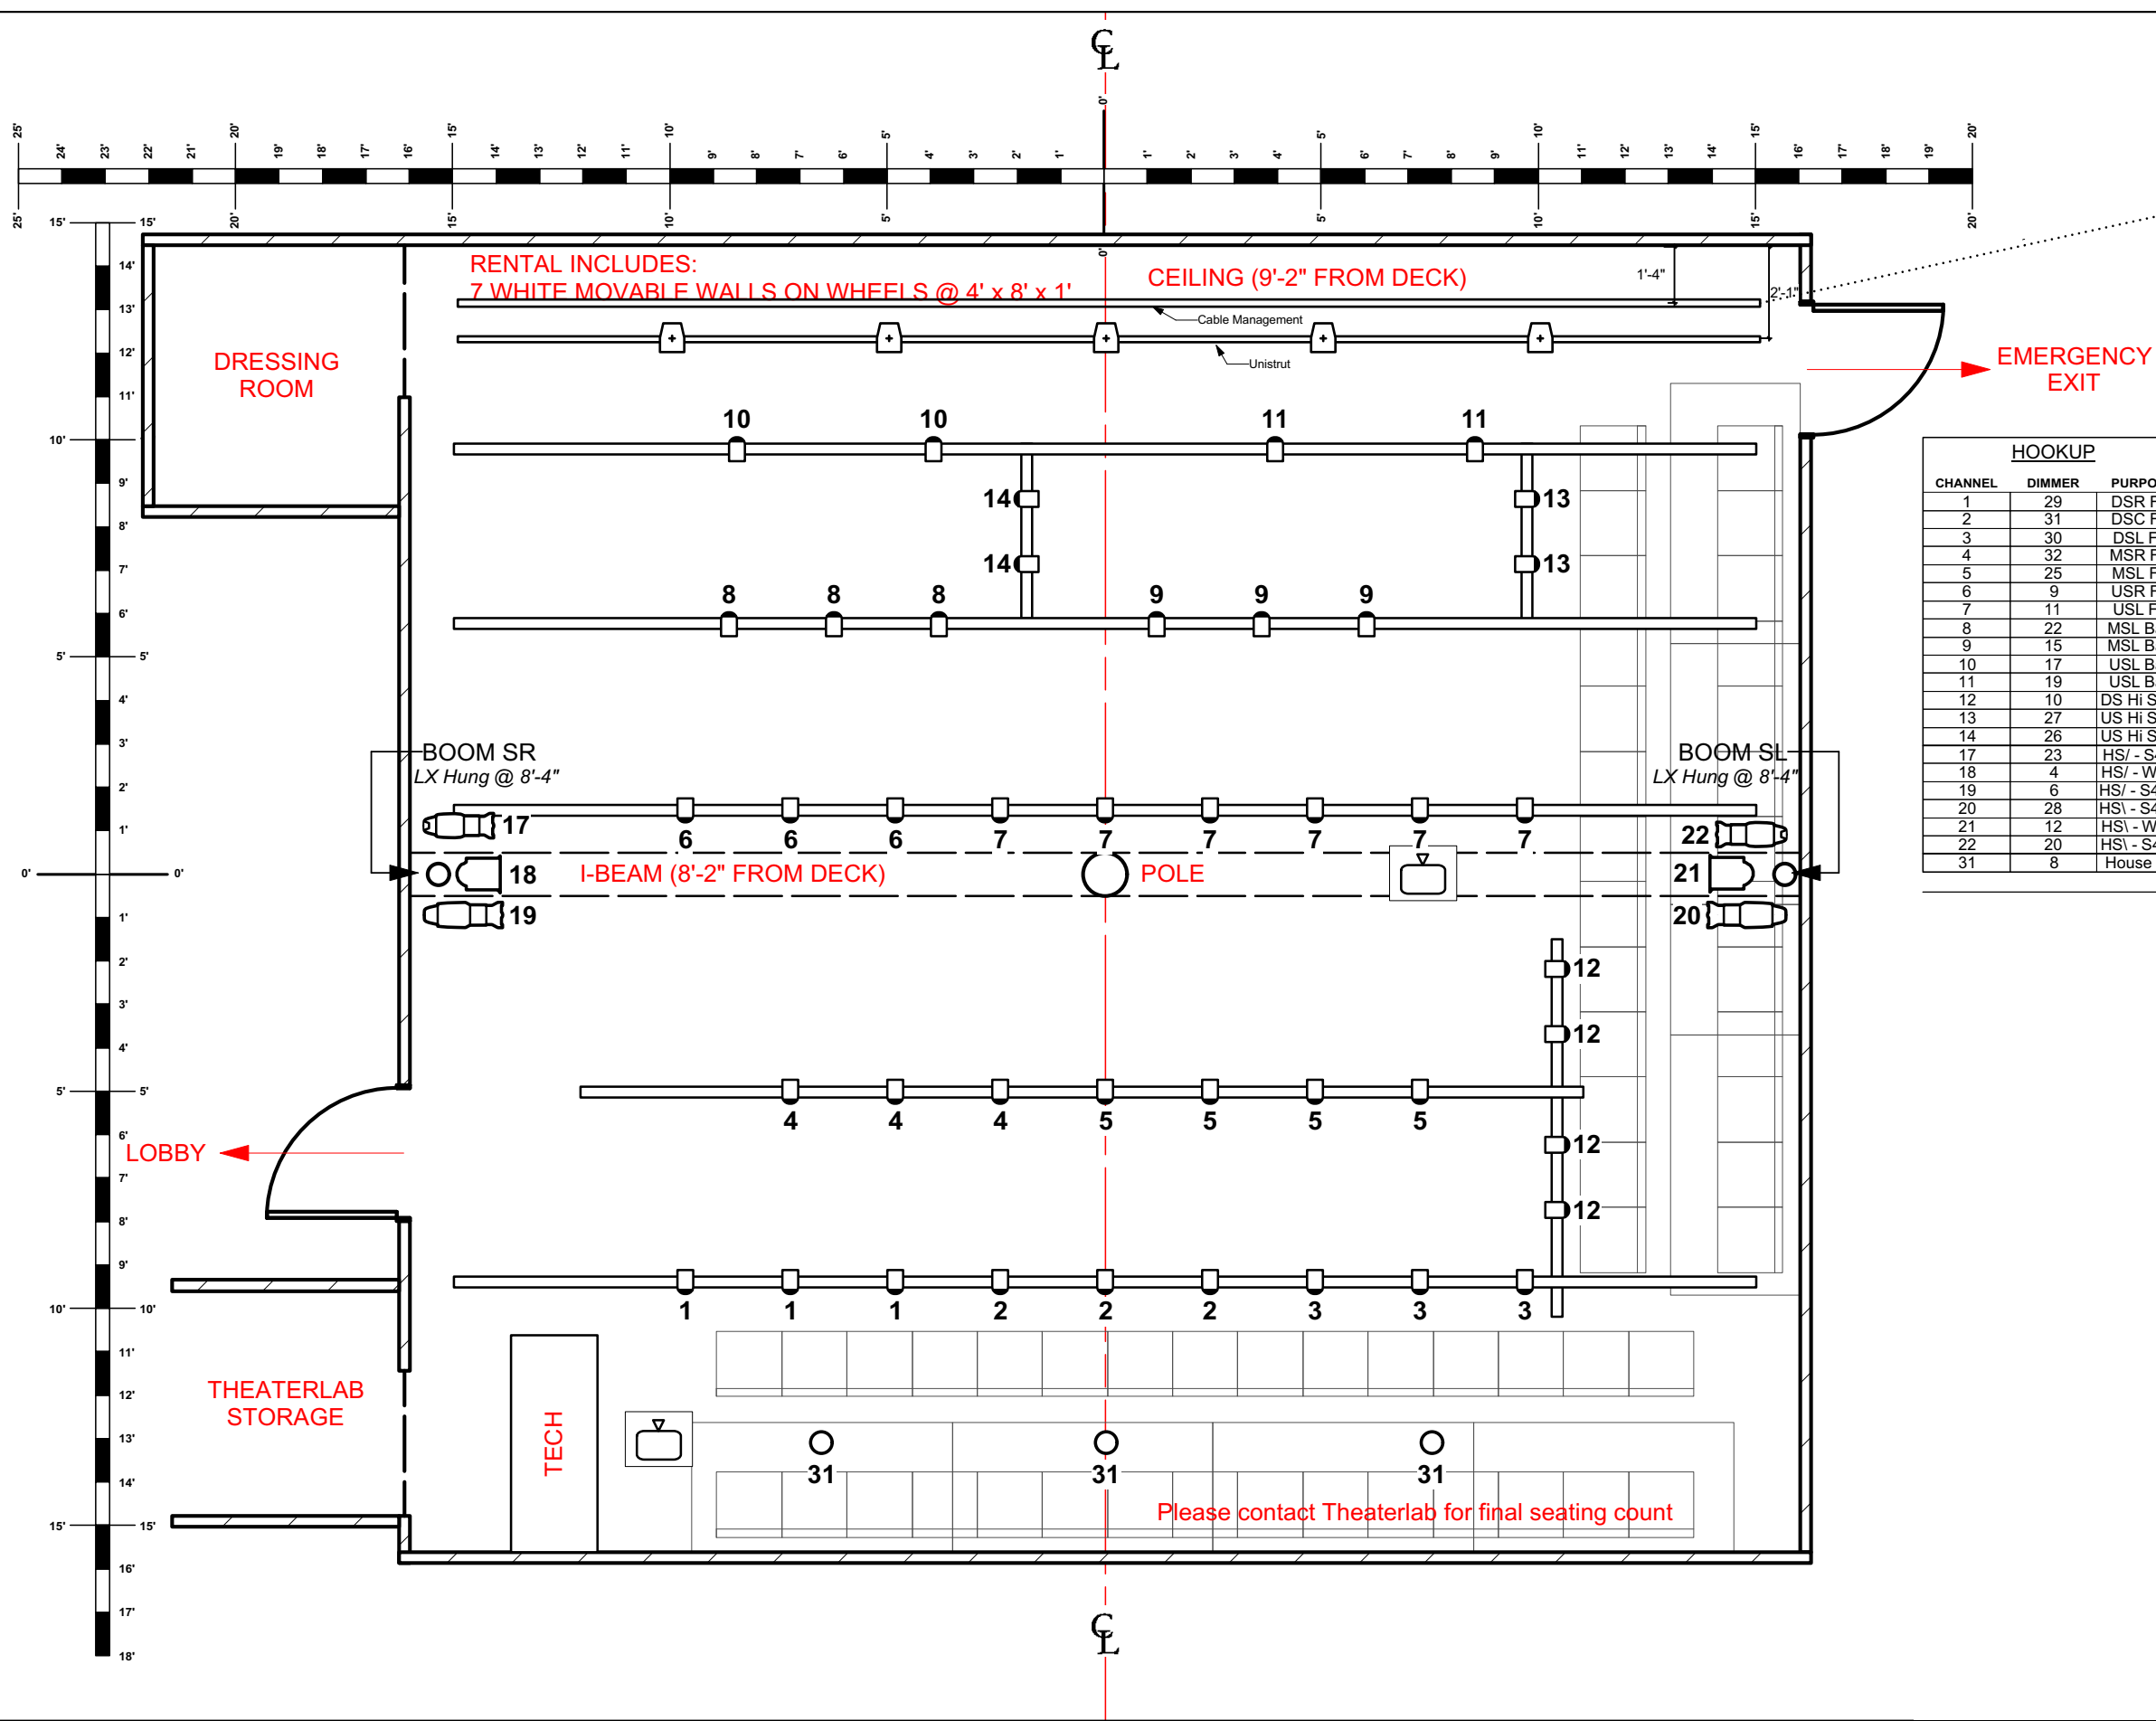

Cable Management Section Detail

HOOKUP

CHANNEL	DIMMER	PURPOSE
1	29	DSR Frt
2	31	DSC Frt
3	30	DSL Frt
4	32	MSR Frt
5	25	MSL Frt
6	9	USR Frt
7	11	USL Frt
8	22	MSL Bax
9	15	MSL Bax
10	17	USL Bax
11	19	USL Bax
12	10	DS Hi Side
13	27	US Hi Side
14	26	US Hi Side
17	23	HS/ - S4 Jr
18	4	HS/ - Wash
19	6	HS/ - S4 36
20	28	HS/ - S4 36
21	12	HS/ - Wash
22	20	HS/ - S4 Jr
31	8	House LX

Please contact Theaterlab for final seating count