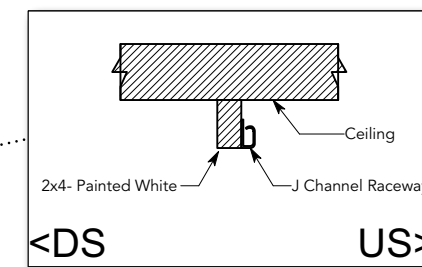

Cable Management Section Detail

HOOKUP

CHANNEL	DIMMER	PURPOSE
1	29	DSR Frt
2	31	DSC Frt
3	30	DSL Frt
4	32	MSR Frt
5	25	MSL Frt
6	9	USR Frt
7	11	USL Frt
8	22	MSL Bax
9	15	MSL Bax
10	17	USL Bax
11	19	USL Bax
12	10	DS Hi Side
13	27	US Hi Side
14	26	US Hi Side
17	23	HS/ - S4 Jr
18	4	HS/ - Wash
19	6	HS/ - S4 36
20	28	HS/ - S4 36
21	12	HS/ - Wash
22	20	HS/ - S4 Jr
31	8	House LX